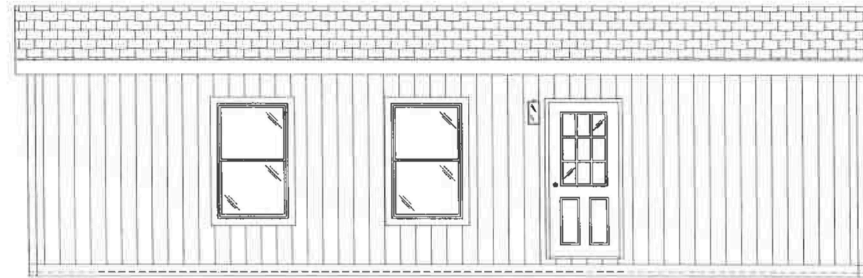

**THE COLUMBIA RIVER
SERIES**

**The Columbia River
1001**

14' x 36'

DIMENSIONS

480 sf

LIVING SPACE

1

BEDROOMS

1

BATHROOMS

OVERVIEW

13'4" Single Wide 1
Bedroom Home for
Sale

Heritage Home Center

(425) 353-5464

or **Request Firm Quote**

EMAIL US

02 FRONT ELEVATION

FRONT SIDEWALL

BACK SIDEWALL

*OPT FRONT ENDWALL
W/ 6' PORCH*

FRONT ENDWALL

BACK ENDWALL