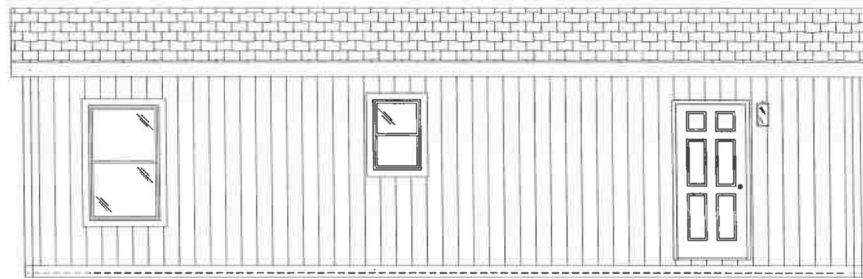

**THE COLUMBIA RIVER
SERIES**

**The Columbia River
1001**

14' x 36'

DIMENSIONS

480 sf

LIVING SPACE

1

BEDROOMS

1

BATHROOMS

OVERVIEW

13'4" Single Wide 1
Bedroom Home for
Sale

Heritage Home Center

(425) 353-5464

or **Request Firm Quote**

EMAIL US

02 FRONT ELEVATION

FRONT SIDEWALL

BACK SIDEWALL

*OPT FRONT ENDWALL
W/ 6' PORCH*

FRONT ENDWALL

BACK ENDWALL